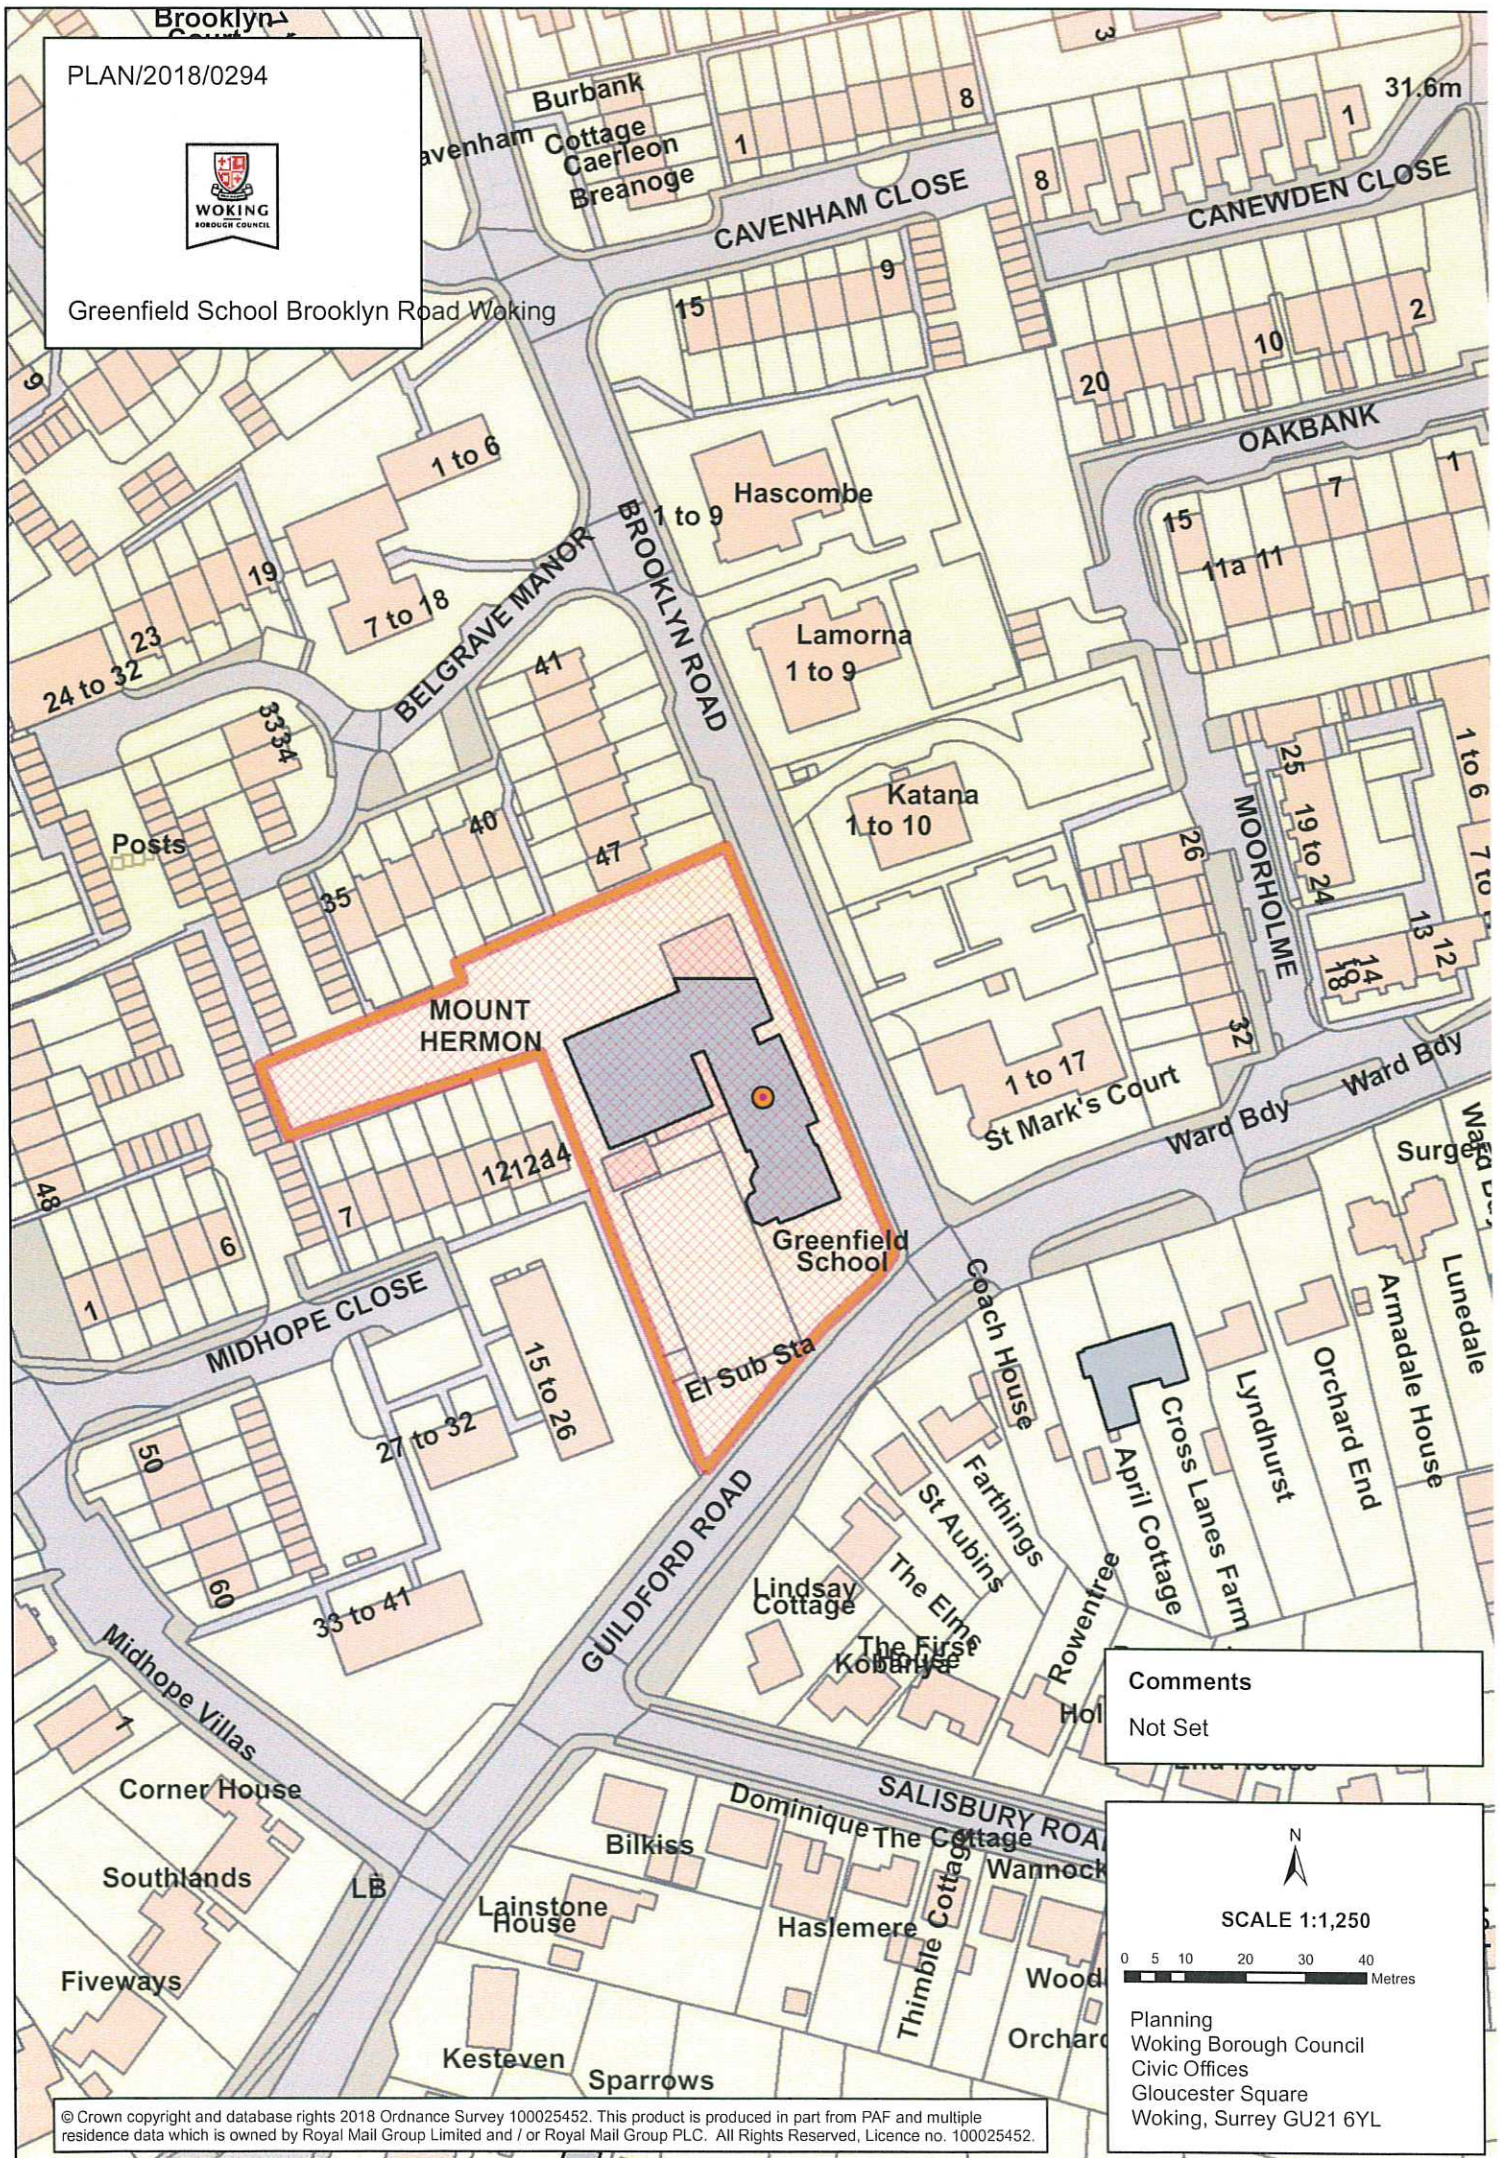

PLAN/2018/0294

Greenfield School Brooklyn Road Woking

Comments
Not Set

N

SCALE 1:1,250

0 5 10 20 30 40 Metres

Planning
Woking Borough Council
Civic Offices
Gloucester Square
Woking, Surrey GU21 6YL